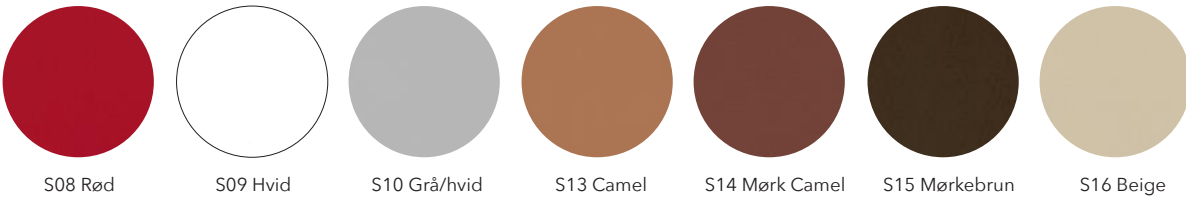

15

24

29

52

61

69

COVER  
/ Davis

70

83

87

92

IMOLA  
/ Nevotex

S01 Camel

S03 Mørkegrå

S04 Lysegrå

S05 sort  
perforeret

S05 sort

S06 Blå

S07 Bordeaux

IMOLA  
/ Nevotex

S08 Rød

S09 Hvid

S10 Grå/hvid

S13 Camel