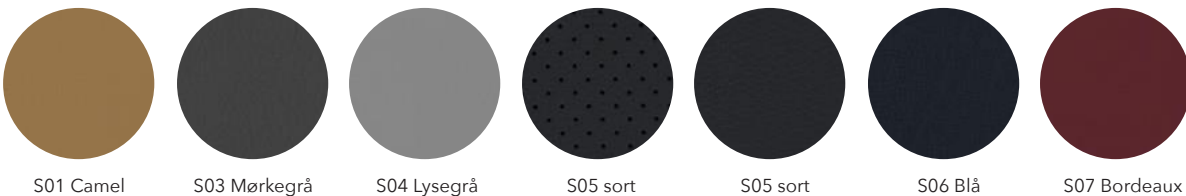

15

24

29

52

61

69

COVER  
/ Davis

70

83

87

92

IMOLA  
/ Nevotex

S01 Camel

S03 Mørkegrå

S04 Lysegrå

S05 sort  
perforeret

S05 sort

S06 Blå

S07 Bordeaux

IMOLA  
/ Nevotex

S08 Rød

S09 Hvid

S10 Grå/hvid

S13 Camel