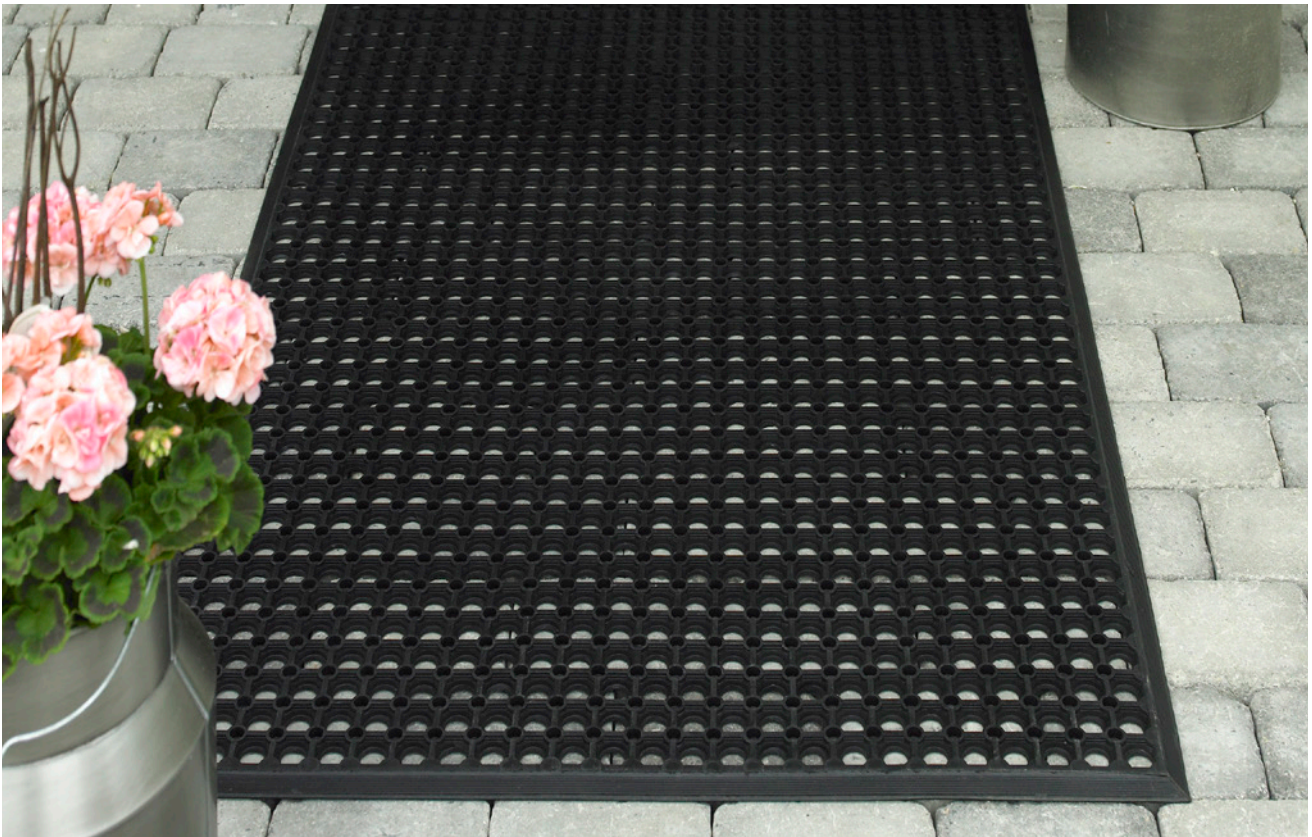

H 14 mm
W 106 cm
D 157 cm

YOGA LIGHT scraper mat

YOGA LIGHT is a PVC-free non-slip scratch mat in natural rubber. An open ring rubber mat that effectively scrapes off dirt. Bevelled edge.

Environment: For indoor and outdoor use. Medium traffic.
Property: Good scraping function, Non-slip.
Material: Natural rubber.
Thickness: 14 mm
Care: Shake and/or rinse.
Guarantee: 2 year

Dimensions (cm)	Format	Color	Art. no	Price
106 x 157 cm	Mat	Black	348021	118