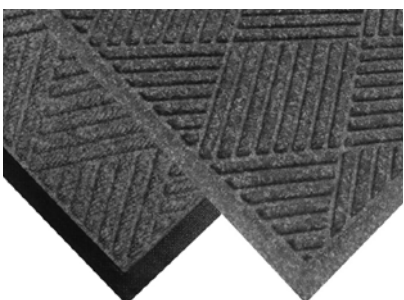

Bevelled rubber or textile edge.

COMBI PREMIER ECO absorbent mat

COMBI PREMIER ECO is a PVC-free strong and durable combination mat with a recycled PET surface. The deep pressed pattern effectively collects dirt and moisture. With bevelled rubber/textile edge.

Environment: For indoor use. High traffic.
Property: Good absorption and scraping ability. Non-slip.
Material: Top PET, made from at least 90% recycled content. Cleated backing in SBR rubber, of which 20% recycled rubber.
Thickness: 9 mm
Care: Vacuuming/wet cleaning.
Guarantee: 2 year

Dimensions (cm)	Format	Color	Art. no	Price
90 x 60 cm	Mat, fabric border	Black	370728	98
90 x 60 cm	Mat, fabric border	Grey	370729	98
89 x 150 cm	Mat, rubber border	Black	374810	240
89 x 150 cm	Mat, rubber border	Grey	374890	240
114 x 175 cm	Mat, rubber border	Black	375810	378
114 x 175 cm	Mat, rubber border	Grey	375890	378
114 x 250 cm	Mat, rubber border	Black	370809	600
114 x 250 cm	Mat, rubber border	Grey	370810	600