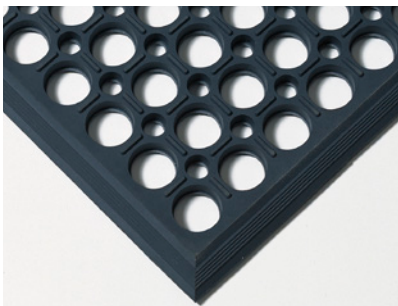

H 14 mm
W 106 cm
D 157 cm

YOGA LIGHT scraper mat

YOGA LIGHT is a PVC-free non-slip scratch mat in natural rubber. An open ring rubber mat that effectively scrapes off dirt. Bevelled edge.

Environment: For indoor and outdoor use. Medium traffic.
Property: Good scraping function, Non-slip.
Material: Natural rubber.
Thickness: 14 mm
Care: Shake and/or rinse.
Guarantee: 2 year

Dimensions (cm)	Format	Color	Art. no	Price
106 x 157 cm	Mat	Black	348021	118